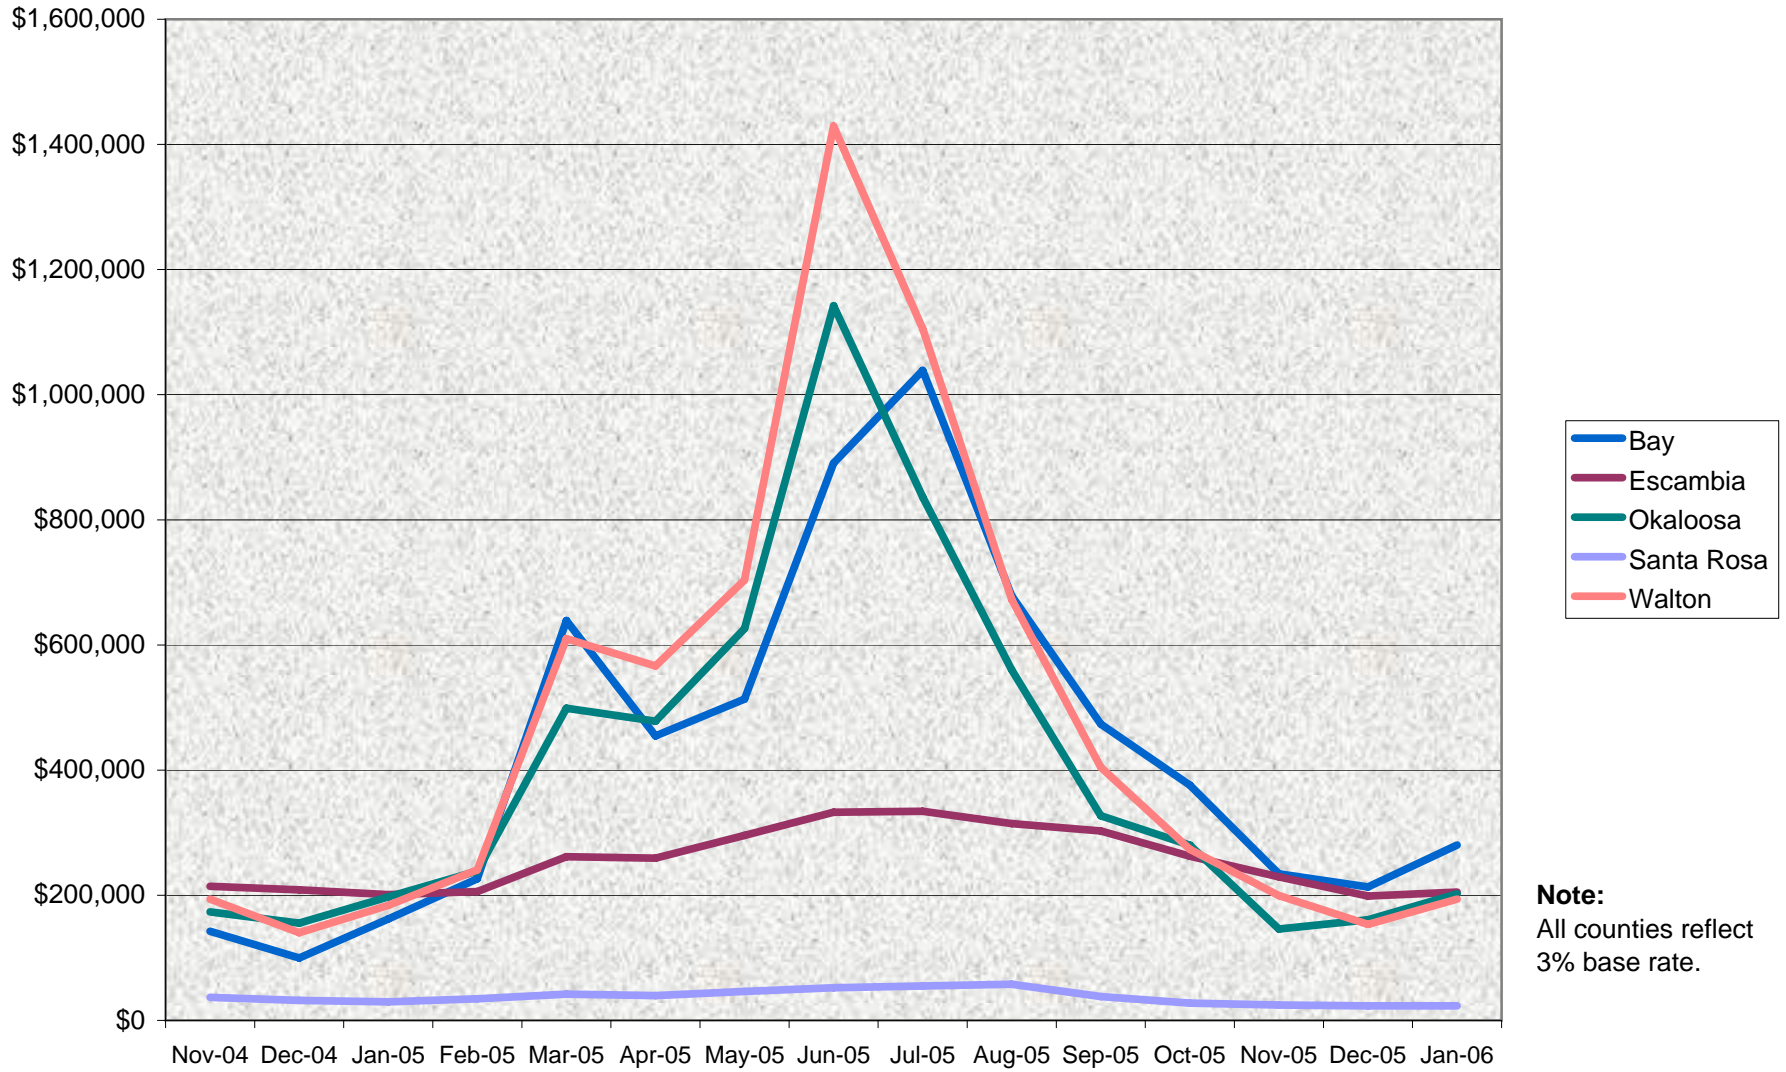

Northwest Florida Bed Tax Chart

Note:
All counties reflect
3% base rate.